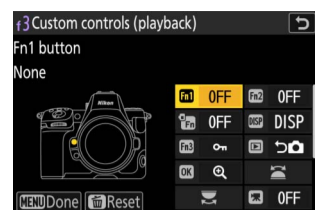

Playback

The roles played by custom controls during playback are chosen using Custom Setting f3 [Custom controls (playback)].

Customizable Controls

- [Fn1 button]
- [Fn2 button]
- [Fn button for vertical shooting]
- [DISP button]
- [Protect/Fn3 button]
- [Playback button]
- [OK button]
- [Sub-command dial]