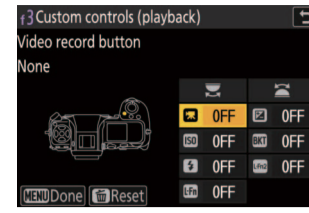

- [Video record button]
- [Exposure compensation button]
- [ISO sensitivity button]
- [BKT button]
- [Flash mode button]
- [Lens Fn2 button]
- [Lens Fn button]

Available Roles

Role	Fn1	Fn2	Fn3	Fn	Fn4	DISP	Audio	OK	WB	QUAL	Vertical shooting multi selector	Playback button	Main command dial	Sub-command dial	Video record button	Exposure compensation button	ISO	BKT	Flash mode button	L-Fn2	L-Fn
[Protect]	✓	✓	✓	✓	✓	✓	✓	—	✓	✓	—	✓	—	—	✓	✓	✓	✓	✓	✓	✓
[Delete]	✓	✓	✓	✓	✓	✓	✓	—	✓	✓	—	✓	—	—	✓	✓	✓	✓	✓	✓	✓
[Zoom on/off]	✓	✓	✓	✓	✓	✓	✓	✓	✓	✓	—	✓	—	—	✓	✓	✓	✓	✓	✓	✓
[Filtered playback]	✓	✓	✓	✓	✓	✓	✓	✓	✓	✓	—	✓	—	—	✓	✓	✓	✓	✓	✓	✓
[Filtered playback (select criteria)]	✓	✓	✓	✓	✓	✓	✓	✓	✓	✓	—	✓	—	—	✓	✓	✓	✓	✓	✓	✓
[Start series playback]	✓	✓	✓	✓	✓	✓	✓	—	✓	✓	—	✓	—	—	✓	✓	✓	✓	✓	✓	✓
[Voice memo]	✓	✓	✓	✓	✓	✓	✓	—	✓	✓	—	✓	—	—	✓	✓	✓	✓	✓	✓	✓
[Select for upload to computer]	✓	✓	✓	✓	✓	✓	✓	—	✓	✓	—	✓	—	—	✓	✓	✓	✓	✓	✓	✓
[Select for upload (FTP)]	✓	✓	✓	✓	✓	✓	✓	—	✓	✓	—	✓	—	—	✓	✓	✓	✓	✓	✓	✓
[Thumbnail on/off]	✓	✓	✓	✓	✓	✓	✓	✓	✓	✓	—	✓	—	—	✓	✓	✓	✓	✓	✓	✓
[View histograms]	✓	✓	✓	✓	✓	✓	✓	✓	✓	✓	—	✓	—	—	✓	✓	✓	✓	✓	✓	✓
[Choose slot and folder]	✓	✓	✓	✓	✓	✓	✓	✓	✓	✓	—	✓	—	—	✓	✓	✓	✓	✓	✓	✓
[Cycle info display]	✓	✓	✓	✓	✓	✓	✓	—	✓	✓	—	✓	—	—	✓	✓	✓	✓	✓	✓	✓
[Resume shooting]	✓	✓	✓	✓	✓	✓	✓	—	✓	✓	—	✓	—	—	✓	✓	✓	✓	✓	✓	✓
[Rating]	✓	✓	✓	✓	✓	✓	✓	—	✓	✓	—	✓	—	—	✓	✓	✓	✓	✓	—	—
[RAW processing (current picture)]	✓	✓	✓	✓	✓	✓	✓	—	✓	✓	—	✓	—	—	✓	✓	✓	✓	✓	✓	✓
[RAW processing (multiple pictures)]	✓	✓	✓	✓	✓	✓	✓	—	✓	✓	—	✓	—	—	✓	✓	✓	✓	✓	✓	✓
[Trim]	✓	✓	✓	✓	✓	✓	✓	—	✓	✓	—	✓	—	—	✓	✓	✓	✓	✓	✓	✓
[Resize (current picture)]	✓	✓	✓	✓	✓	✓	✓	—	✓	✓	—	✓	—	—	✓	✓	✓	✓	✓	✓	✓
[Resize (multiple pictures)]	✓	✓	✓	✓	✓	✓	✓	—	✓	✓	—	✓	—	—	✓	✓	✓	✓	✓	✓	✓
Role	Fn1	Fn2	Fn3	Fn	Fn4	DISP	Audio	OK	WB	QUAL	Vertical shooting multi selector	Playback button	Main command dial	Sub-command dial	Video record button	Exposure compensation button	ISO	BKT	Flash mode button	L-Fn2	L-Fn
[D-Lighting]	✓	✓	✓	✓	✓	✓	✓	—	✓	✓	—	✓	—	—	✓	✓	✓	✓	✓	✓	✓
[Straighten]	✓	✓	✓	✓	✓	✓	✓	—	✓	✓	—	✓	—	—	✓	✓	✓	✓	✓	✓	✓
[Distortion control]	✓	✓	✓	✓	✓	✓	✓	—	✓	✓	—	✓	—	—	✓	✓	✓	✓	✓	✓	✓
[Perspective control]	✓	✓	✓	✓	✓	✓	✓	—	✓	✓	—	✓	—	—	✓	✓	✓	✓	✓	✓	✓
[Monochrome]	✓	✓	✓	✓	✓	✓	✓	—	✓	✓	—	✓	—	—	✓	✓	✓	✓	✓	✓	✓
[Overlay (add)]	✓	✓	✓	✓	✓	✓	✓	—	✓	✓	—	✓	—	—	✓	✓	✓	✓	✓	✓	✓
[Lighten]	✓	✓	✓	✓	✓	✓	✓	—	✓	✓	—	✓	—	—	✓	✓	✓	✓	✓	✓	✓
[Darken]	✓	✓	✓	✓	✓	✓	✓	—	✓	✓	—	✓	—	—	✓	✓	✓	✓	✓	✓	✓
[Motion blend]	✓	✓	✓	✓	✓	✓	✓	—	✓	✓	—	✓	—	—	✓	✓	✓	✓	✓	✓	✓
[On/Off switched]	—	—	—	—	—	—	—	—	—	—	✓	—	—	—	—	—	—	—	—	—	—
[On/Off unswitched]	—	—	—	—	—	—	—	—	—	—	✓	—	—	—	—	—	—	—	—	—	—
[None]	✓	✓	✓	✓	✓	✓	✓	—	✓	✓	—	✓	—	—	✓	✓	✓	✓	✓	✓	✓
Role with command dial	Fn1	Fn2	Fn3	Fn	Fn4	DISP	Audio	OK	WB	QUAL	Vertical shooting multi selector	Playback button	Main command dial	Sub-command dial	Video record button	Exposure compensation button	ISO	BKT	Flash mode button	L-Fn2	L-Fn
[Frame advance]	—	—	—	—	—	—	—	—	—	—	—	—	—	✓	✓	—	—	—	—	—	—
[Video playback]	—	—	—	—	—	—	—	—	—	—	—	—	—	✓	✓	—	—	—	—	—	—
[Frame advance zoom position]	—	—	—	—	—	—	—	—	—	—	—	—	—	✓	✓	—	—	—	—	—	—
[Playback zoom face selection]	—	—	—	—	—	—	—	—	—	—	—	—	—	✓	—	—	—	—	—	—	—