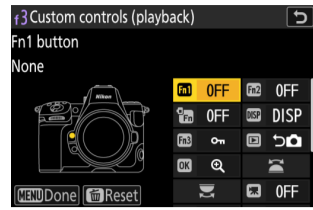

Playback

The roles played by custom controls during playback are chosen using Custom Setting f3 [Custom controls (playback)].

Customizable Controls

- [Fn1 button]
- [Fn2 button]
- [Fn button for vertical shooting]
- [DISP button]
- [Protect/Fn3 button]