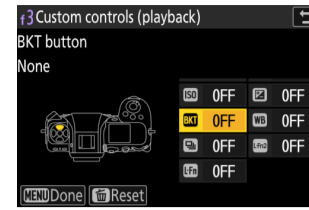

- [Playback button]
- [OK button]
- [Sub-command dial]
- [Main command dial]
- [Video record button]
- [ISO sensitivity button]

- [Exposure compensation button]
- [BKT button]
- [WB button]
- [Release mode button]
- [Lens Fn2 button]
- [Lens Fn button]