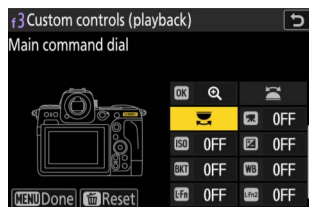

- [Main command dial]
- [Video record button]
- [ISO sensitivity button]
- [Exposure compensation button]
- [BKT button]
- [WB button]
- [Lens Fn button]
- [Lens Fn2 button]

Available Roles

Role	Fn1	Fn2	Fn	DISP	Fn3	Playback	OK	Sub-command dial	Main command dial	Video record	ISO	Exposure compensation	BKT	WB	L-Fn	L-Fn2
[Protect]	✓	✓	✓	✓	✓	✓	—	—	—	✓	✓	✓	✓	✓	✓	✓
[Delete]	✓	✓	✓	✓	✓	✓	—	—	—	✓	✓	✓	✓	✓	✓	✓
[Zoom on/off]	✓	✓	✓	✓	✓	✓	✓	—	—	✓	✓	✓	✓	✓	✓	✓
[Filtered playback]	✓	✓	✓	✓	✓	✓	✓	—	—	✓	✓	✓	✓	✓	✓	✓
[Filtered playback (select criteria)]	✓	✓	✓	✓	✓	✓	✓	—	—	✓	✓	✓	✓	✓	✓	✓
[Start series playback]	✓	✓	✓	✓	✓	✓	—	—	—	✓	✓	✓	✓	✓	✓	✓
[Voice memo]	✓	✓	✓	✓	✓	✓	—	—	—	✓	✓	✓	✓	✓	✓	✓
[Select for upload to computer]	✓	✓	✓	✓	✓	✓	—	—	—	✓	✓	✓	✓	✓	✓	✓
[Select for upload (FTP)]	✓	✓	✓	✓	✓	✓	—	—	—	✓	✓	✓	✓	✓	✓	✓
[Thumbnail on/off]	✓	✓	✓	✓	✓	✓	✓	—	—	✓	✓	✓	✓	✓	✓	✓
[View histograms]	✓	✓	✓	✓	✓	✓	✓	—	—	✓	✓	✓	✓	✓	✓	✓
[Choose slot and folder]	✓	✓	✓	✓	✓	✓	✓	—	—	✓	✓	✓	✓	✓	✓	✓
[Cycle info display]	✓	✓	✓	✓	✓	✓	—	—	—	✓	✓	✓	✓	✓	✓	✓
[Resume shooting]	✓	✓	✓	✓	✓	✓	—	—	—	✓	✓	✓	✓	✓	✓	✓
[Rating]	✓	✓	✓	✓	✓	✓	—	—	—	✓	✓	✓	✓	✓	—	—
[None]	✓	✓	✓	✓	✓	✓	—	—	—	✓	✓	✓	✓	✓	✓	✓
Role with command dial	Fn1	Fn2	Fn	DISP	Fn3	Playback	OK	Sub-command dial	Main command dial	Video record	ISO	Exposure compensation	BKT	WB	L-Fn	L-Fn2
[Frame advance]	—	—	—	—	—	—	—	✓	✓	—	—	—	—	—	—	—
[Video playback]	—	—	—	—	—	—	—	✓	✓	—	—	—	—	—	—	—
[Frame advance zoom position]	—	—	—	—	—	—	—	✓	✓	—	—	—	—	—	—	—
[Playback zoom face selection]	—	—	—	—	—	—	—	✓	—	—	—	—	—	—	—	—