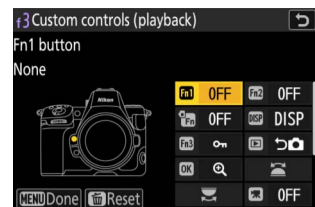

Playback

The roles played by custom controls during playback are chosen using Custom Setting f3 [Custom controls (playback)].

Customizable Controls

- [Fn1 button]
- [Fn2 button]
- [Fn button for vertical shooting]
- [DISP button]
- [Protect/Fn3 button]
- [Playback button]
- [OK button]
- [Sub-command dial]